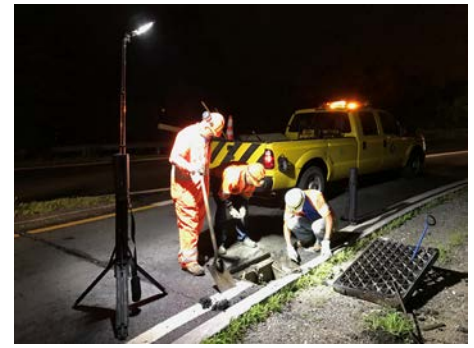

NOMAD® SERIES

360, T32, AND T56 IN ACTION

WHAT'S INCLUDED

- Accessories Bag
- Nomad® Carry Strap
- Nomad® 360 AC-DC Adaptor
- Nomad® AC Cable
- 12VDC Vehicle Adaptor
- Color Bands
- 3M Safety Tape Strips (set of 3)
- 3M Safety Stickers

ACCESSORIES

- Nomad® 360 Adaptor and DC Cord Set, P/N 600-121
- Nomad® 360, T32 and T56 Battery Replacement, P/N 600-200-900
- Nomad® Carry Strap, P/N 51-056
- Nomad® Mount Clamps (set of 2), P/N 850-800
- Small FoxFury Duffel Bag, P/N 850-200-800
- Accessories Bag, P/N 600-250
- Multi Nomad Case, P/N 80-007
- 3M Reflective (Yellow) Safety Tape Strips (set of 3), P/N 70-125
- 3M Reflective (Yellow) Safety Stickers (set of 3), P/N 70-126
- Sliding Diffuser Lens, P/N 51-011
- Color Bands, P/N 85-070

360

T32 & T56